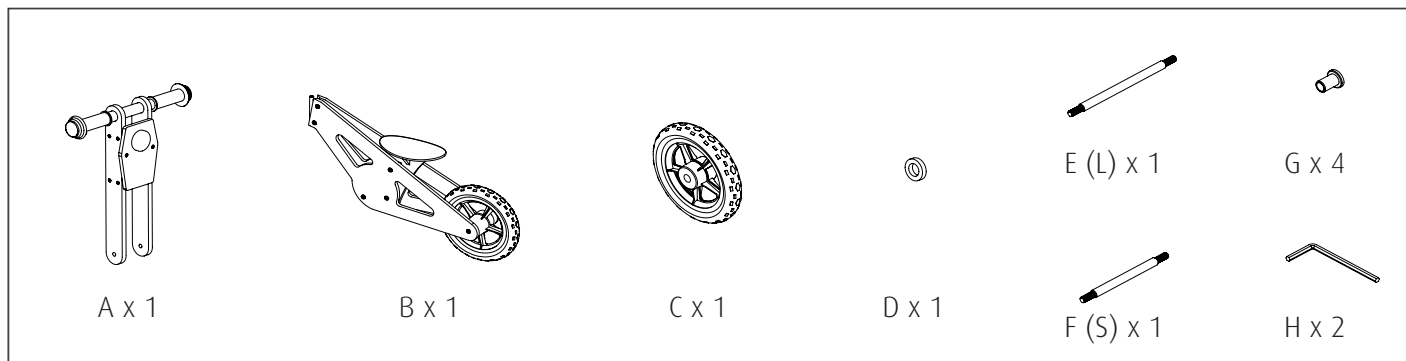

# Aufbauanleitung - Assembly Instructions Laufrad Speedy - Balancing bike Speedy

Art. Nr. 10108

=

Find us on   
facebook.com/smallfootbylegler

small foot company  
Achimer Straße 7  
27755 Delmenhorst / Germany  
info@smallfootcompany.com  
www.smallfootcompany.com